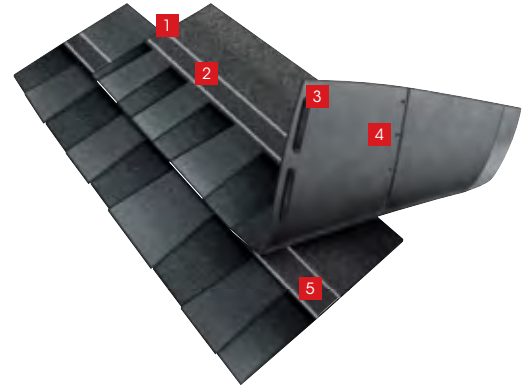

Reinforcing the Common Bond

The new LayerLock™ Technology powers the industry's widest nailing zone and the first wind warranty with no maximum wind speed limitation.¹

LayerLock™ Technology

Benefits:

- Timberline® Shingles with LayerLock™ Technology are engineered for the best possible installation.
- **LayerLock™ Technology** mechanically fuses the common bond between overlapping shingle layers.
- Our legendary **Dura Grip™** sealant pairs with the smooth microgranule surface of the StrikeZone™ nailing area for fast tack. Then, an asphalt-to-asphalt monolithic bond cures for durability, strength, and exceptional wind uplift performance.
- The added strength at the common bond powers the **StrikeZone™** — The industry's widest nailing area.
- **Up to 99.9% nailing accuracy** — The StrikeZone™ nailing area is so easy to hit that a roofer placed 999 out of 1,000 nails correctly in our tests.²
- **Up to 30% faster nail fastening** thanks to the industry's largest nail zone.²
- **WindProven™ Limited Wind Warranty** — When installed with the required combination of GAF Accessories, Timberline® Shingles with LayerLock™ Technology are eligible for an industry first: a wind warranty with no maximum wind speed limitation.¹

Product details:

1. Alignment guide
2. StrikeZone™ Nailing Area
3. Dura Grip™ Adhesive
4. LayerLock™ Technology
5. Smooth microgranule surface

¹ 15-year WindProven™ limited wind warranty on Timberline® Shingles with LayerLock™ Technology requires the use of GAF starter strips, roof deck protection, ridge cap shingles, and leak barrier or attic ventilation. See *GAF Roofing System Limited Warranty* for complete coverage and restrictions. Visit gaf.com/LRS for qualifying GAF products.